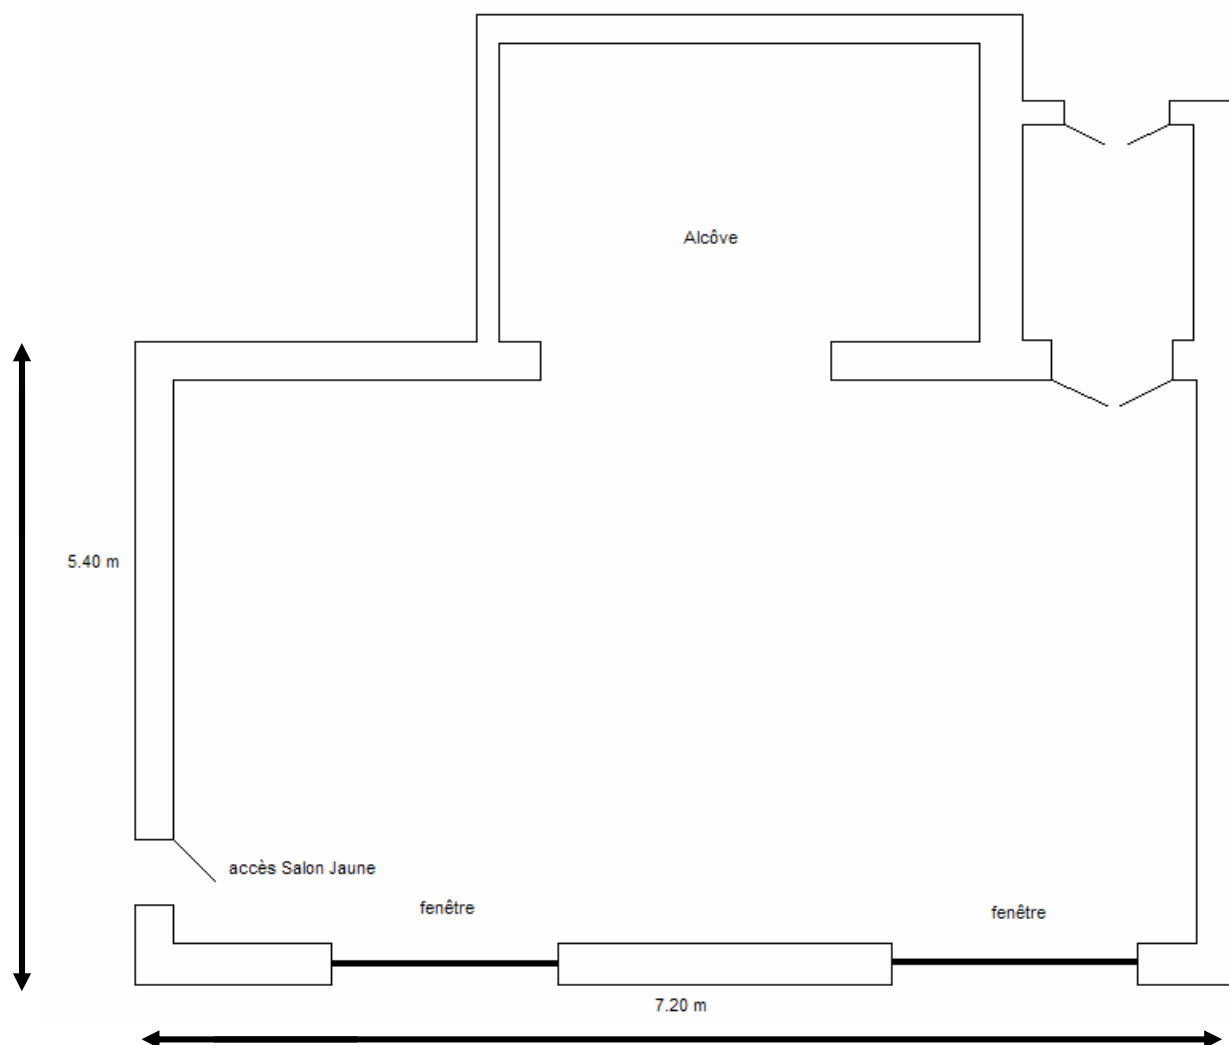

RAPHAEL
PARIS

Salon Majestic

35 m² + Alcôve - Rez-de-chaussée

Espaces	Surfaces m ²					
Majestic + alcôve	35	20	-	12	16	25

A member of
TheLeadingSmallHotels
of the World

S.A. REGINA PARIS - Hôtel RAPHAEL - 17, avenue Kléber 75116 PARIS
www.raphael-hotel.com