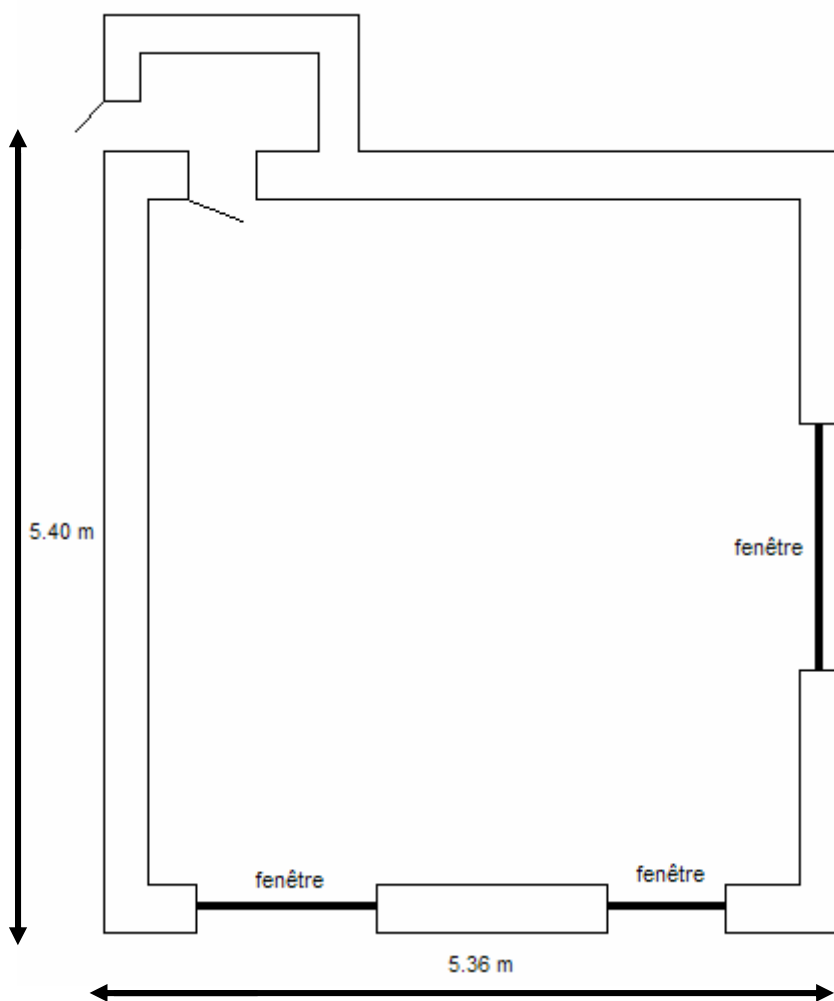

RAPHAEL
PARIS

Salon Lapérouse

26 m² - Rez-de-chaussée

Espaces	Surfaces m ²					
Lapérouse	26	10	-	8	-	-

A member of
TheLeadingSmallHotels
of the "World"

S.A. REGINA PARIS - Hôtel RAPHAEL - 17, avenue Kléber 75116 PARIS
www.raphael-hotel.com