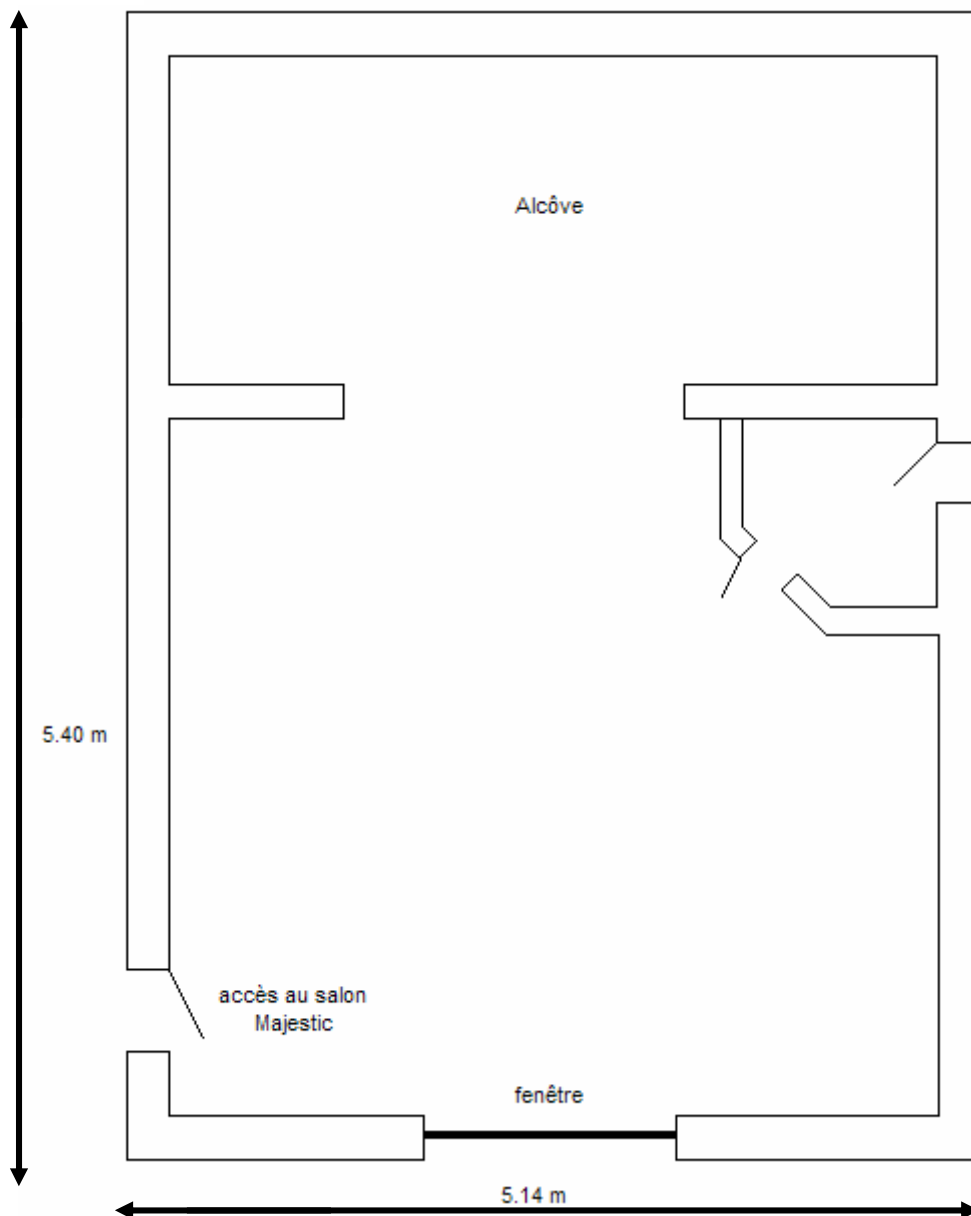

RAPHAEL
PARIS

Salon Regina

26 m² + Alcôve - Rez-de-chaussée

Espaces	Surfaces m ²					
Régina + alcôve	26	15	-	10	12	15

A member of
TheLeadingSmallHotels
of the World

S.A. REGINA PARIS - Hôtel RAPHAEL - 17, avenue Kléber 75116 PARIS
www.raphael-hotel.com