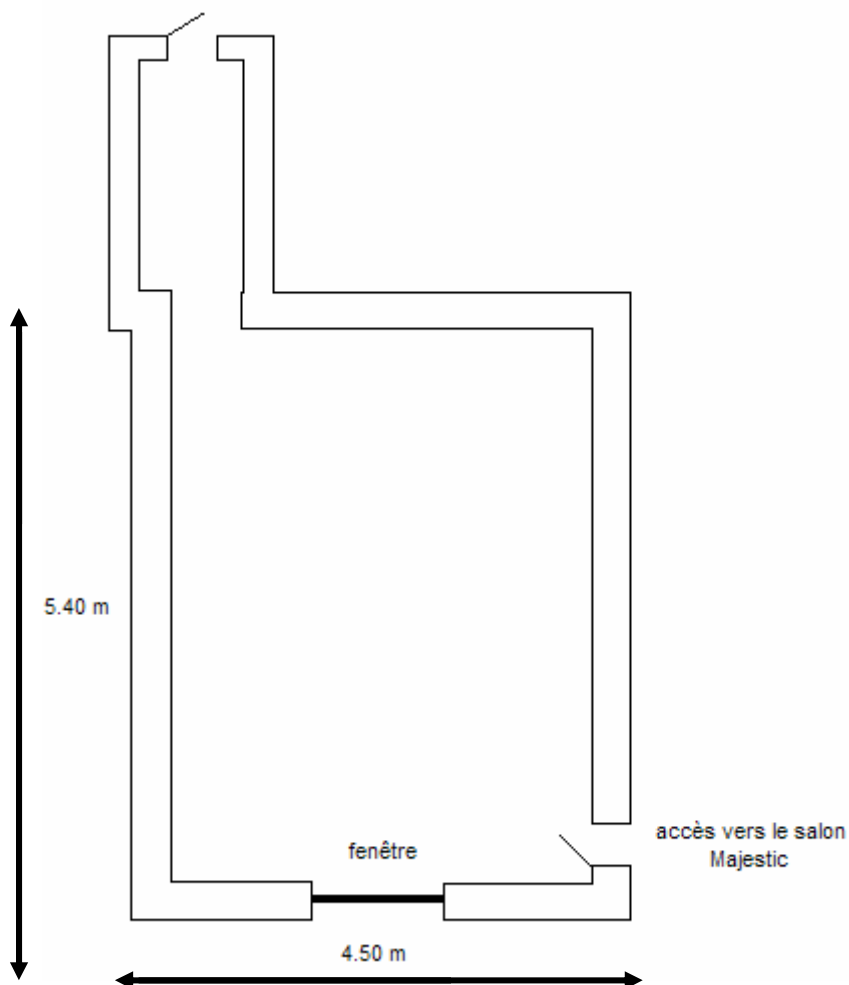

RAPHAEL
PARIS

Salon Jaune

22 m² - Rez-de-chaussée

Espaces	Surfaces m ²					
Jaune	22	-	-	6	-	-

A member of
TheLeadingSmallHotels
of the "World"

S.A. REGINA PARIS - Hôtel RAPHAEL - 17, avenue Kléber 75116 PARIS
www.raphael-hotel.com